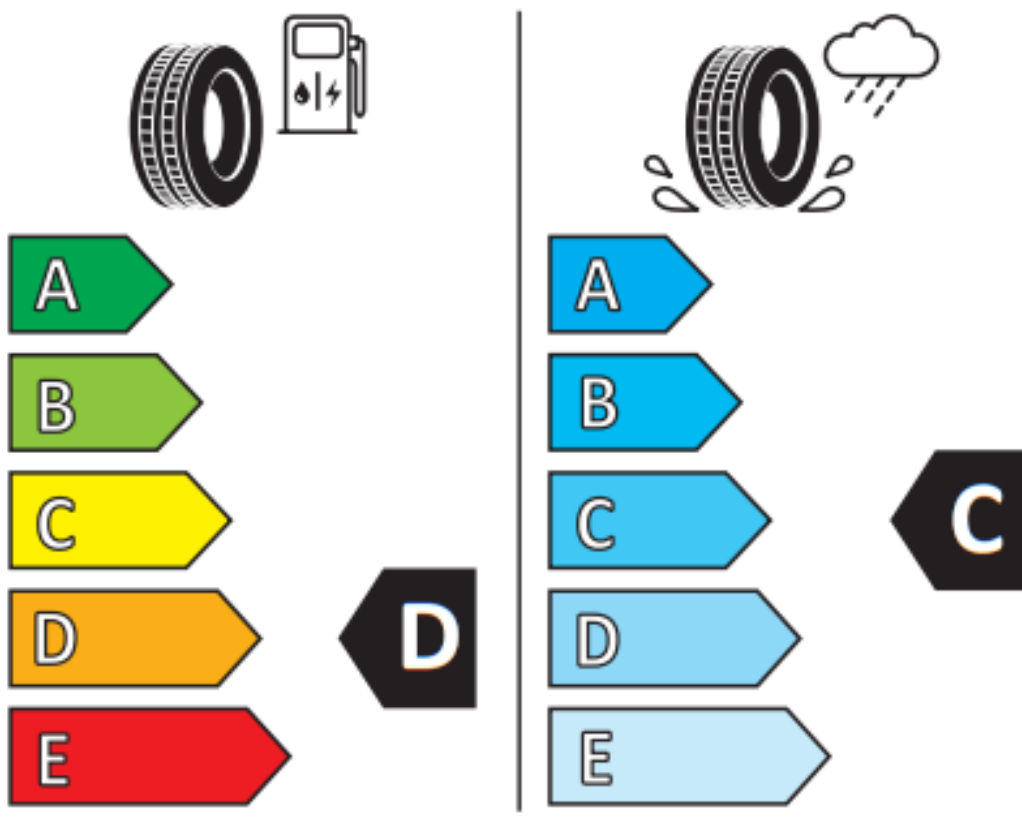

MADE IN CHINA

ENERG ⚡

ROADMARCH

2ERM420

175/65R14 82 T

C1